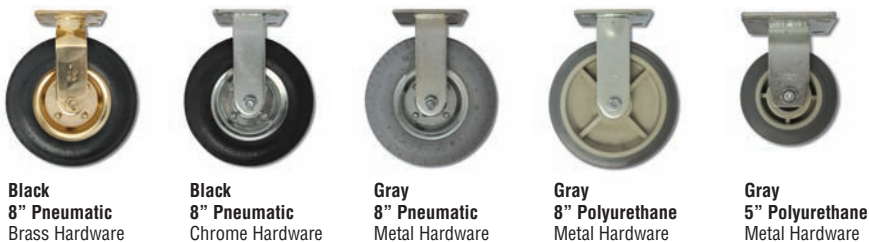

NEW

Catalog Number:
3599 Brushed Stainless

**Deluxe Heavy Duty
Trident Style**
Catalog Number: 3533 Titanium Gold

ECONOMY

**Economy
Bellman's Cart**
Catalog Number: 2005

Hand Trucks and Utility Carts

◀ Deluxe Option

Hand Truck
Catalog Number: 2200

Deluxe Hand Truck
Catalog Number: 2211

**General Purpose
Utility Cart**
Catalog Number: 2100GY-060

Easy Mover™ Carpet Color Options

Easy Mover™ Caster Style, Size & Hardware Options